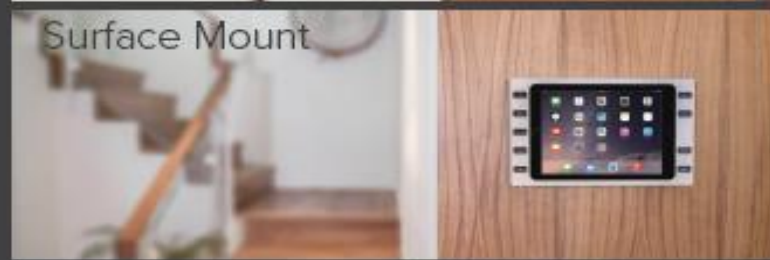

intéligos

— Guía de selección productos iPort

<p>LuxePort The Next Level of Pad Charging & Mounting From \$500</p>  <ul style="list-style-type: none">A Home for iPadFlexible InstallationRefined Aesthetics	<p>Surface Mount Elegantly Integrate iPad on Any Surface From \$390</p>  <ul style="list-style-type: none">High Grade Aluminum FinishFlexible Power OptionsOptional Buttons
<p>xPRESS The Audio Keypad for Sonos® From \$99</p>  <ul style="list-style-type: none">WiFiBattery PoweredDecor® Compatible	<p>LaunchPort Hold, Charge and Protect iPad From \$330</p>  <ul style="list-style-type: none">Always ChargedProtective CaseOptional Buttons