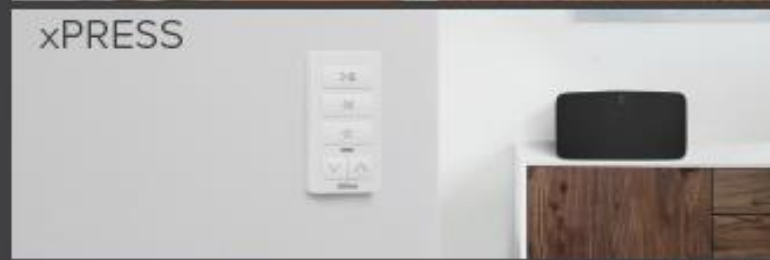

intéligos

— Guía de selección productos iPort

<p>LuxePort The Next Level of Pad Charging & Mounting From \$500</p>  <ul style="list-style-type: none">A Home for iPadFlexible InstallationRefined Aesthetics	<p>Surface Mount Elegantly Integrate iPad on Any Surface From \$390</p>  <ul style="list-style-type: none">High Grade Aluminum FinishFlexible Power OptionsOptional Buttons
<p>xPRESS The Audio Keypad for Sonos® From \$99</p>  <ul style="list-style-type: none">WiFiBattery PoweredDecor® Compatible	<p>LaunchPort Hold, Charge and Protect iPad From \$330</p>  <ul style="list-style-type: none">Always ChargedProtective CaseOptional Buttons